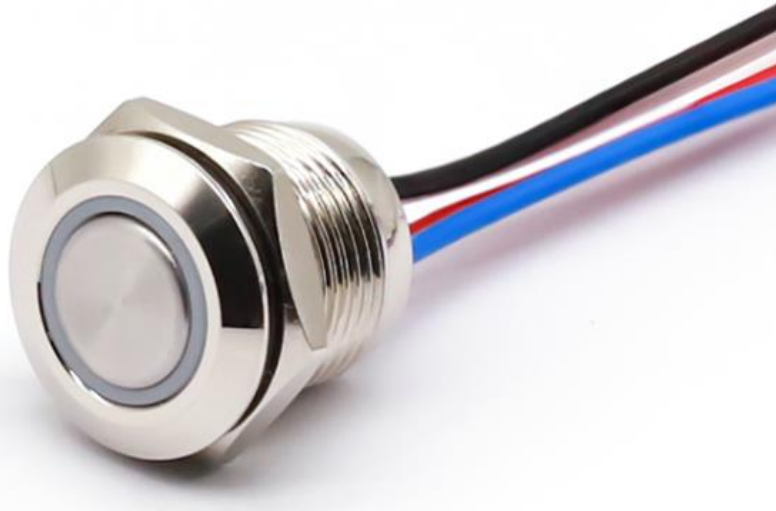

乐清市裕林电子有限公司

Yueqing Yulin Electrical Co., Ltd

Address: 721 huancheng east road tantou liushi yueqing wenzhou

Tel: 0577-27878383

website: www.pilotlamp.cn

Fax: 0577-27878383-8027

1. 图片 Picture: