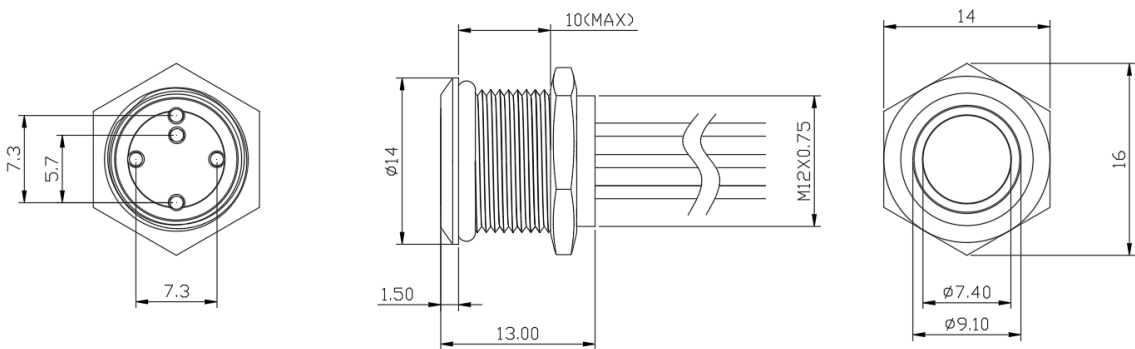

Address: 721 huancheng east road tantou liushi yueqing wenzhou

Tel: 0577-27878383

website: www.pilotlamp.cn

Fax: 0577-27878383-8027

1. 图片 Picture:

2. 图纸 drawing

电气简图

安装孔图