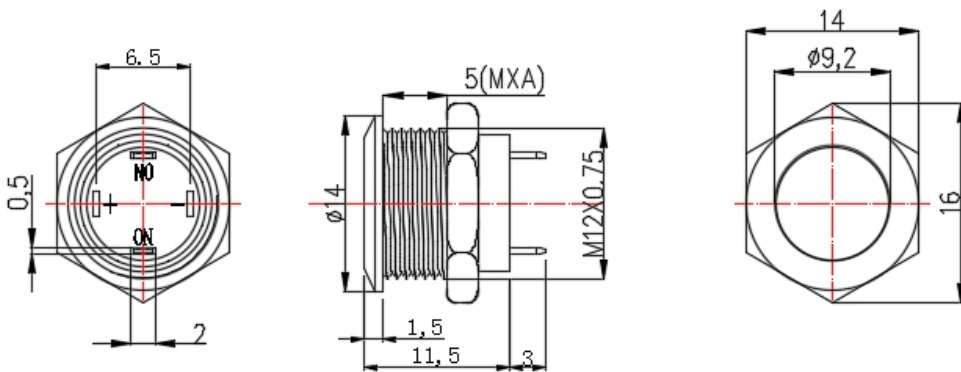

Address: 721 huancheng east road tantou liushi yueqing wenzhou

Tel: 0577-27878383

website: www.pilotlamp.cn

Fax: 0577-27878383-8027

1. 图片 Picture:

2. 图纸 drawing

电气简图

安装孔图