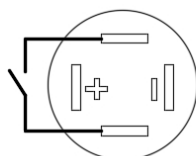

乐清市裕林电子有限公司

Yueqing Yulin Electrical Co., Ltd

Address: 721 huancheng east road tantou liushi yueqing wenzhou

Tel: 0577-27878383

website: www.pilotlamp.cn

Fax: 0577-27878383-8027

1. 图片 Picture:

2. 图纸 drawing

电气简图