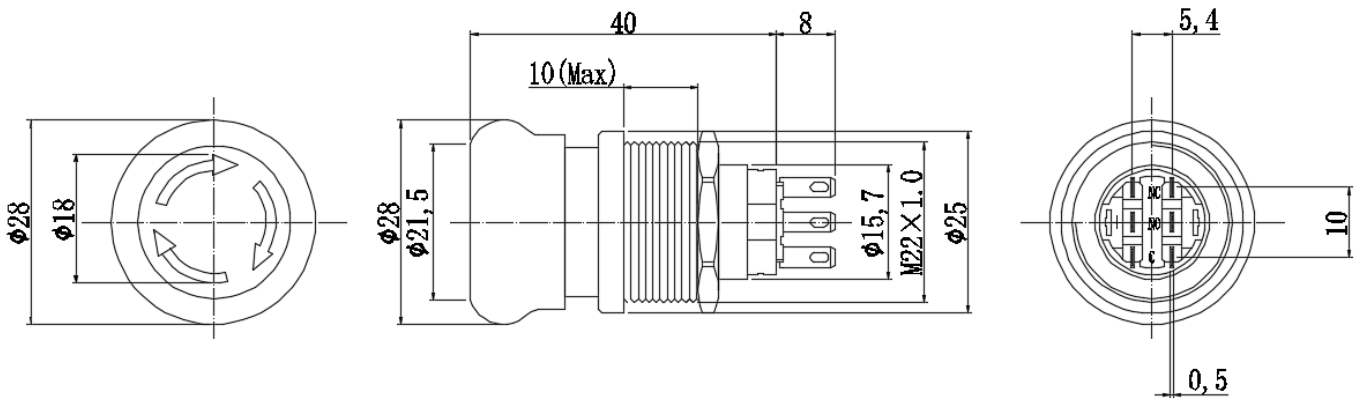

2. 图纸 drawing