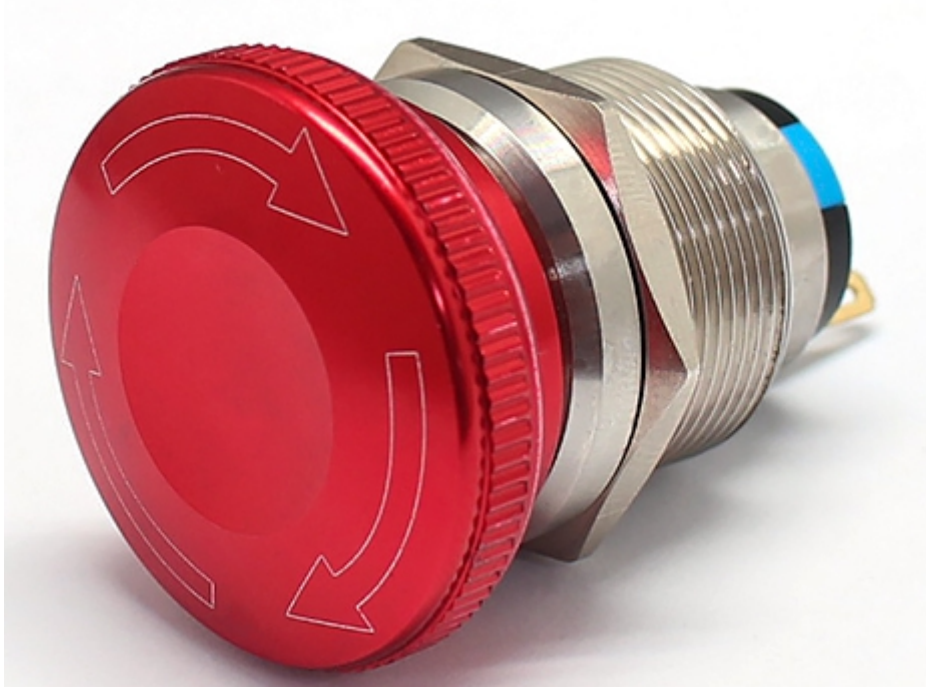

乐清市裕林电子有限公司

Yueqing Yulin Electrical Co., Ltd

Address: F/6 No.19 Keaisi road xiangyang industrial zone road tantou liushi yueqing wenzhou

Tel: 0577-27878383

website: www.indicatorlight.com

Fax: 0577-27878383-8027

1. 图片 Picture:

2. 图纸 drawing