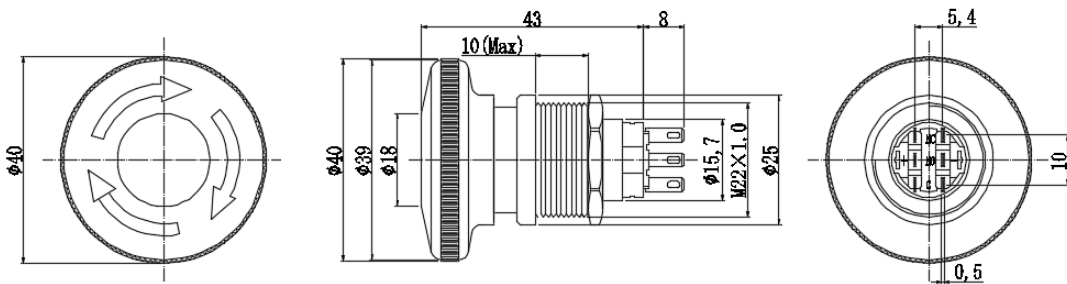

乐清市裕林电子有限公司

Yueqing Yulin Electrical Co., Ltd

Address: F/6 No.19 Keaisi road xiangyang industrial zone road tantou liushi yueqing wenzhou

Tel: 0577-27878383

website: www.indicatorlight.com

Fax: 0577-27878383-8027

1. 图片 Picture:

2. 图纸 drawing