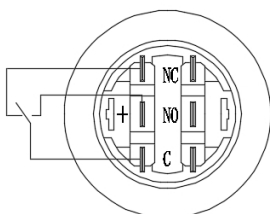

乐清市裕林电子有限公司

Yueqing Yulin Electrical Co., Ltd

Address: F/6 No.19 Keaisi road xiangyang industrial zone road tantou liushi yueqing wenzhou

Tel: 0577-27878383

website: www.indicatorlight.com

Fax: 0577-27878383-8027

1. 图片 Picture:

2. 图纸 drawing

电器简图