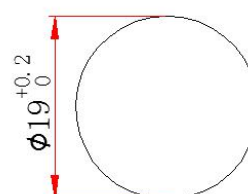

乐清市裕林电子有限公司

Yueqing Yulin Electrical Co., Ltd

Address: F/6 No.19 Keaisi road xiangyang industrial zone road tantou liushi yueqing wenzhou

Tel: 0577-27878383

website: www.indicatorlight.com

Fax: 0577-27878383-8027

1. 图片 Picture:

2. 图纸 drawing