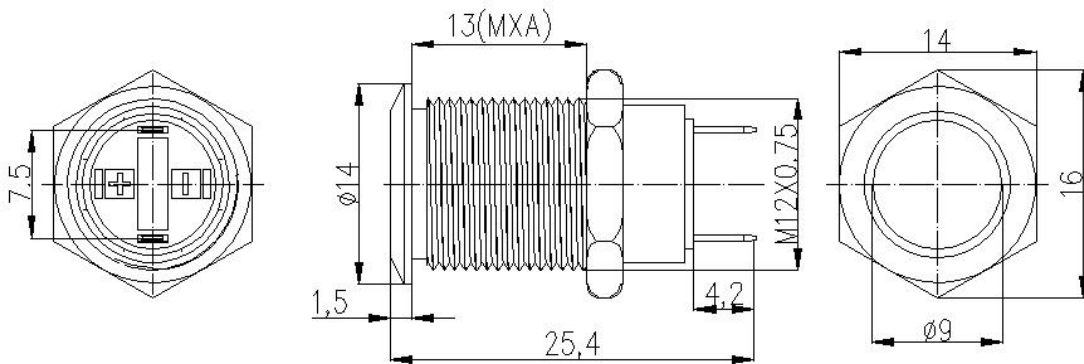

Yueqing Yulin Electrical Co., Ltd

Address: 721 huancheng east road tantou liushi yueqing wenzhou

Tel: 0577-27878383

website: www.pilotlamp.cn

Fax: 0577-27878383-8027

1. 图片 Picture:

2. 图纸 drawing

电气简图